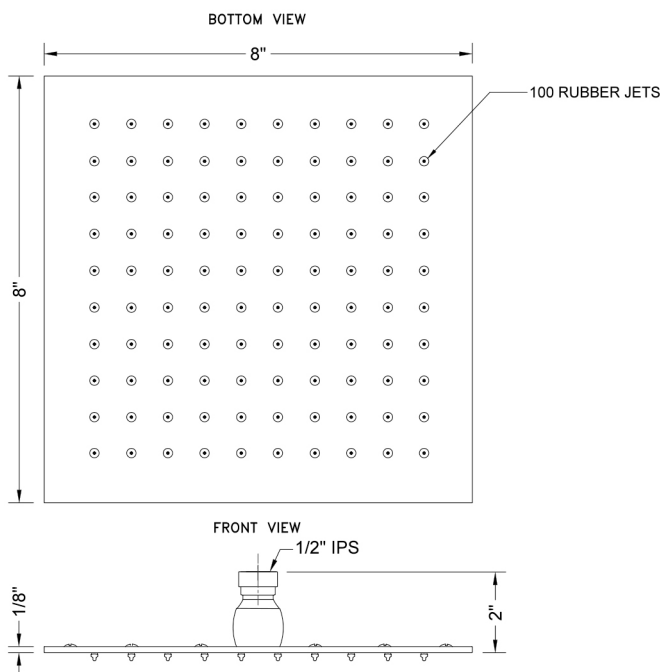

8" x 8" Square Rain Machine-1.5 GPM

Model #: S209-1.5-

FEATURES:

- A POWER SHOWER - The technology of the Rain Machine® allows for a strong rain spray at any angle
- 1/2" IPS adjustable brass ball joint to adjust angle of showerhead
- 8" X 8" all brass body with 100 easy clean rubber jets
- Available flow rates: 2.5, 2.0, 1.75 & 1.5 GPM

SPECIFICATION DRAWING:

SPRAY PATTERNS:

ANGLES AND FLOW RATES: