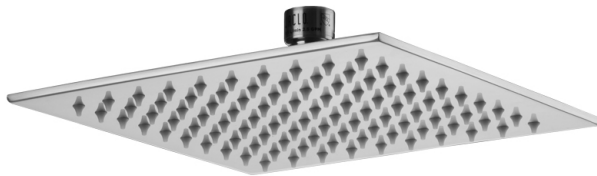

8" x 8" Square Rain Machine-1.5 GPM

Model #: S209-1.5-

FEATURES:

- A POWER SHOWER - The technology of the Rain Machine® allows for a strong rain spray at any angle
- 1/2" IPS adjustable brass ball joint to adjust angle of showerhead
- 8" X 8" all brass body with 100 easy clean rubber jets
- Available flow rates: 2.5, 2.0, 1.75 & 1.5 GPM

AVAILABLE FINISHES:

Polished Chrome (PCH)	Satin Chrome (SC)	Bronze Umber (BU)
Satin Nickel (SN)	Pewter (PEW)	Caramel Bronze (CB)
Polished Nickel (PN)	Antique Brass (AB)	Antique Copper (ACU)
Oil-Rubbed Bronze (ORB)	Polished Brass (PB)	Polished Copper (PCU)
Vintage Bronze (VB)	Satin Brass (SB)	Rose Gold (RG)
Matte Black (MBK)	Satin Gold (SG)	Polished Gold (PG)
Black Nickel (BKN)	Bombay Gold (BG)	Jewelers Gold (JG)
Europa Bronze (EB)	White (WH)	Sedona Beige (SDB)
Tristan Brass (TB)	Unlacquered Brass (ULB)	Satin Cooper (SCU)