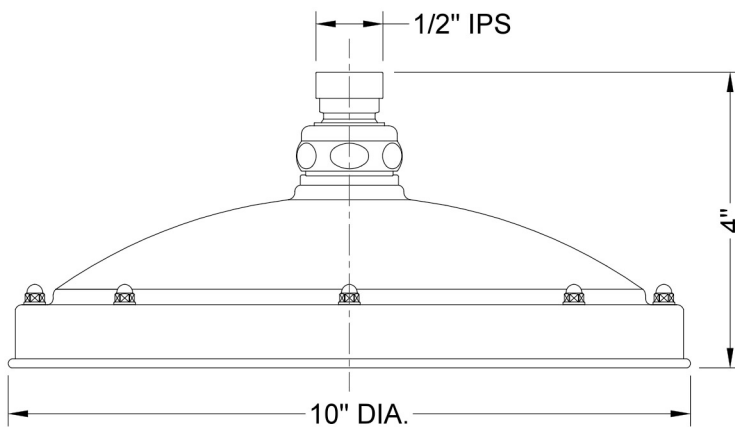

SPECIFICATION DRAWING:

FRONT VIEW

SPRAY PATTERNS:

ANGLES AND FLOW RATES:

COMPLIANCES:

Complies with: ASME A112.18.1-2012/CSA B125.1-12