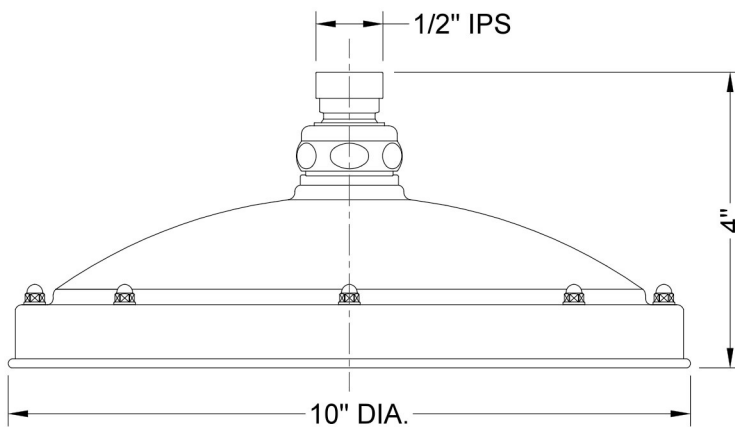

Kimberly Rainhead- 2.0 GPM

Model #: S196-2.0-

FEATURES:

- 10" Diameter brass rainhead
- 1/2" IPS adjustable brass ball joint to adjust angle of showerhead
- 127 easy clean replaceable rubber jets
- Available flow rate: 2.5, 2.0, 1.75 GPM

SPECIFICATION DRAWING:

FRONT VIEW

SPRAY PATTERNS:

ANGLES AND FLOW RATES:

2.5 GPM

COMPLIANCES: