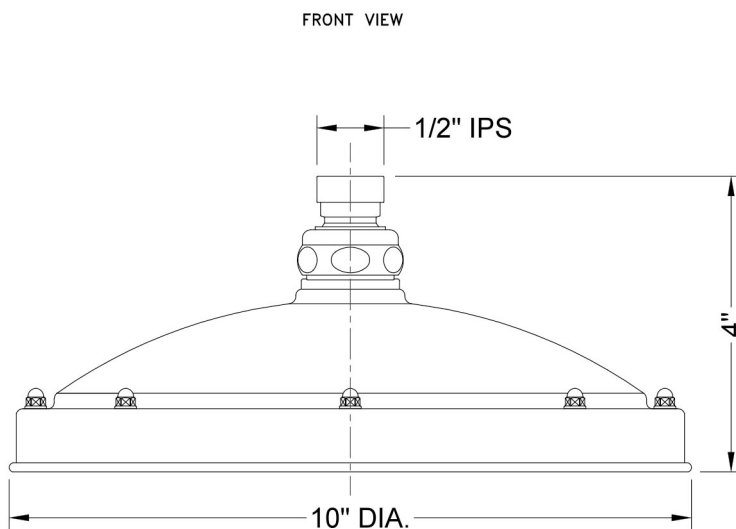

KIMBERLY RAINHEAD - 1.75 GPM

Model #: S196-1.75-

FEATURES:

- 10" Diameter brass rainhead
- 1/2" IPS adjustable brass ball joint to adjust angle of showerhead
- 127 easy clean replaceable rubber jets
- Available flow rate: 2.5, 2.0, 1.75 GPM

SPECIFICATION DRAWING:

SPRAY PATTERNS:

ANGLES AND FLOW RATES:

2.5 GPM