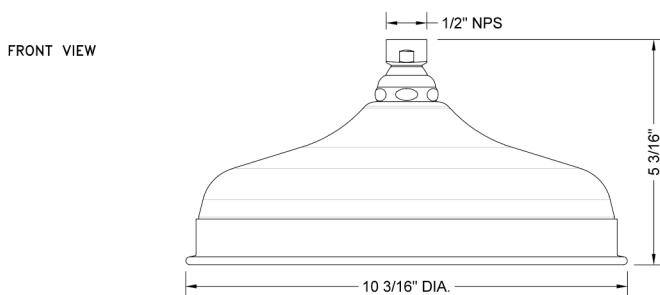

SPECIFICATION DRAWING: