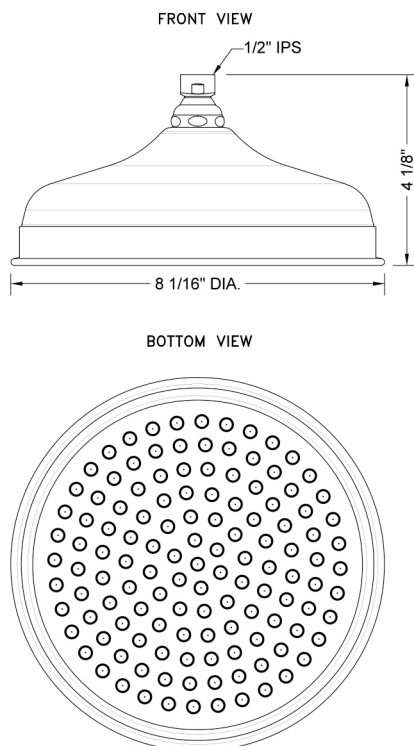

SPECIFICATION DRAWING: