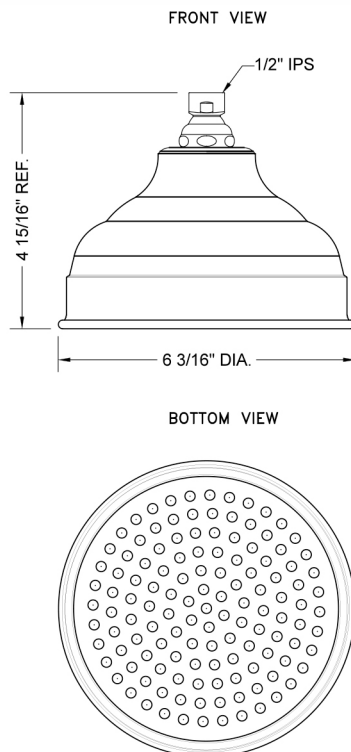

Michelle Rainhead- 2.0 GPM

Model #: S183-2.0-

FEATURES:

- A POWER SHOWER
- 1/2" IPS adjustable brass ball joint to adjust angle of showerhead
- 6" diameter with 61 sprays for full rain effect
- Unique interior channeling system disperses water evenly creating a pressurized rainspray for an exhilarating shower experience
- Available flow rate: 2.5, 2.0, 1.75 & 1.5 GPM

SPECIFICATION DRAWING:

SPRAY PATTERNS:

ANGLES AND FLOW RATES: