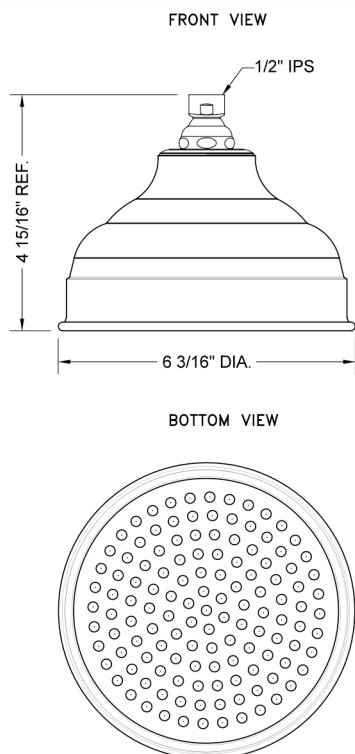

SPECIFICATION DRAWING:

SPRAY PATTERNS:

ANGLES AND FLOW RATES: