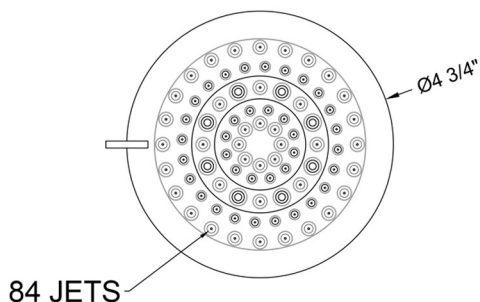

SPECIFICATION DRAWING: