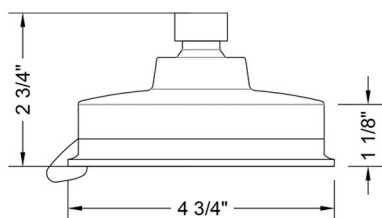

SPECIFICATION DRAWING: