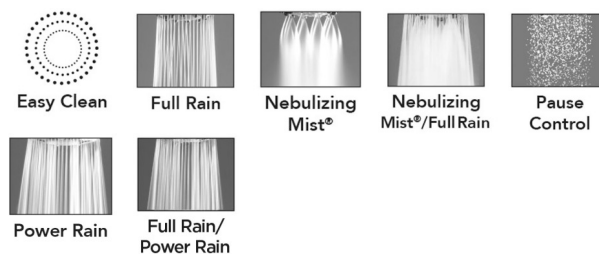

SPRAY PATTERNS: