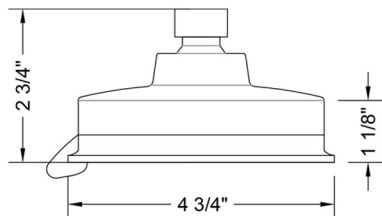

SPECIFICATION DRAWING: