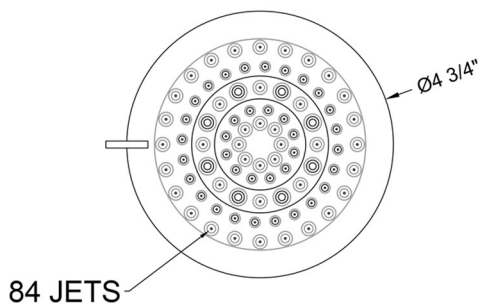

SPECIFICATION DRAWING: