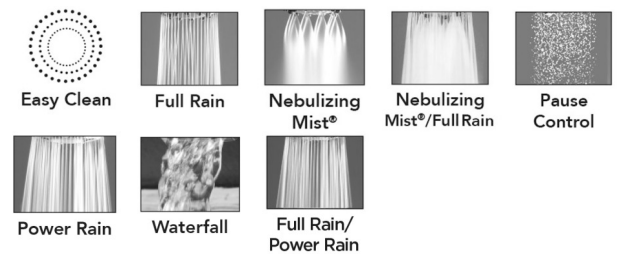

SPRAY PATTERNS: