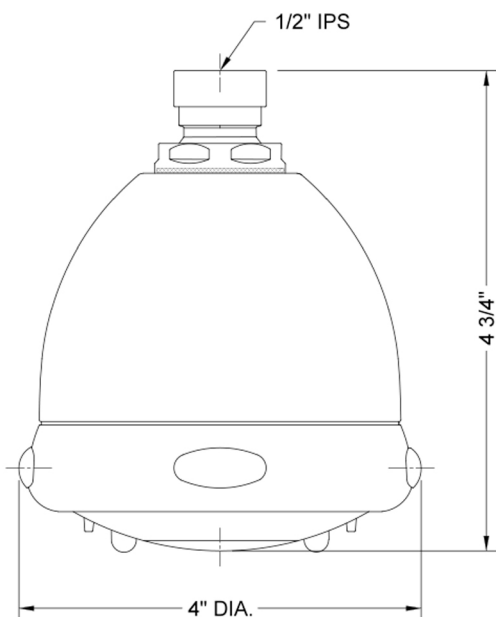

SPECIFICATION DRAWING: