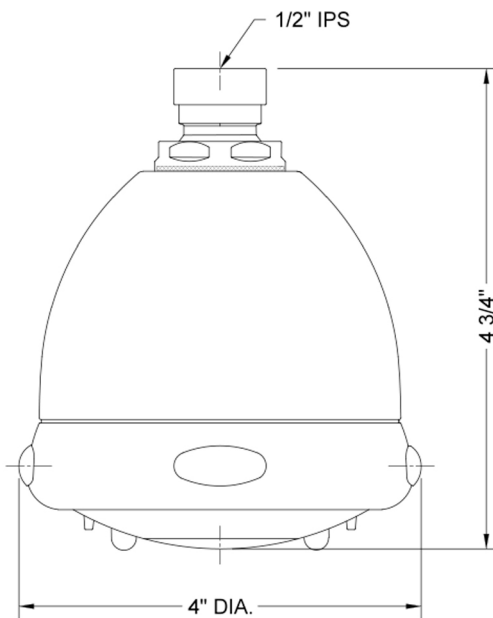

SPECIFICATION DRAWING: