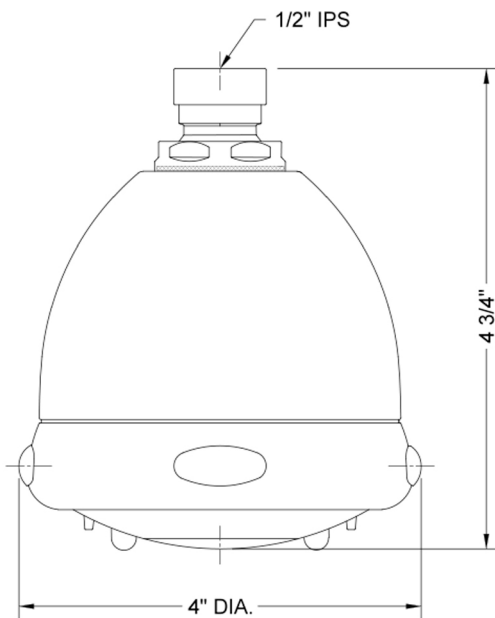

SPECIFICATION DRAWING: