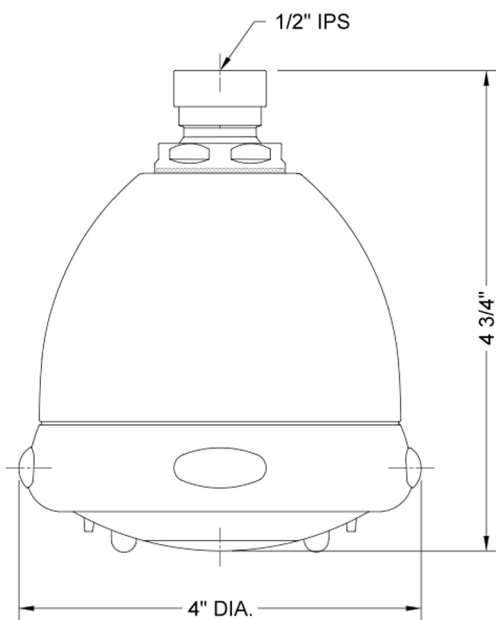

SPECIFICATION DRAWING: