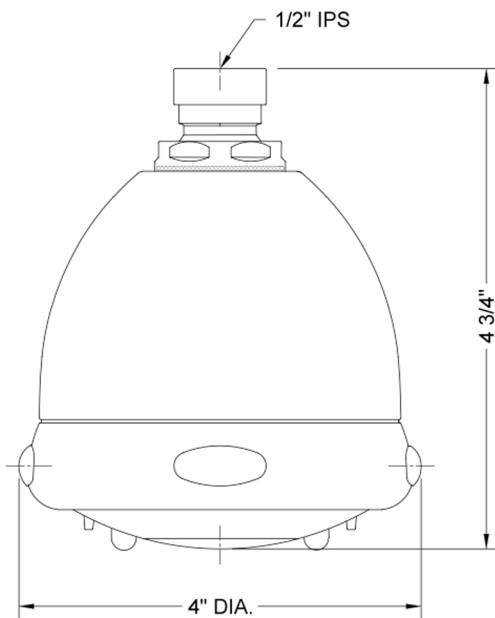

SPECIFICATION DRAWING:

SPRAY PATTERNS: