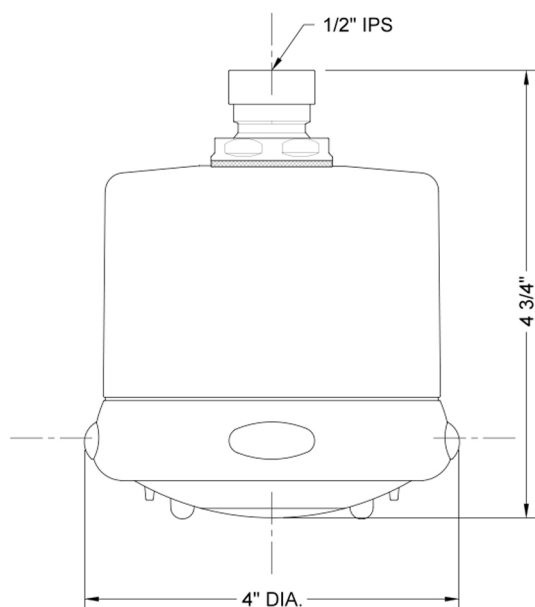

SPECIFICATION DRAWING: