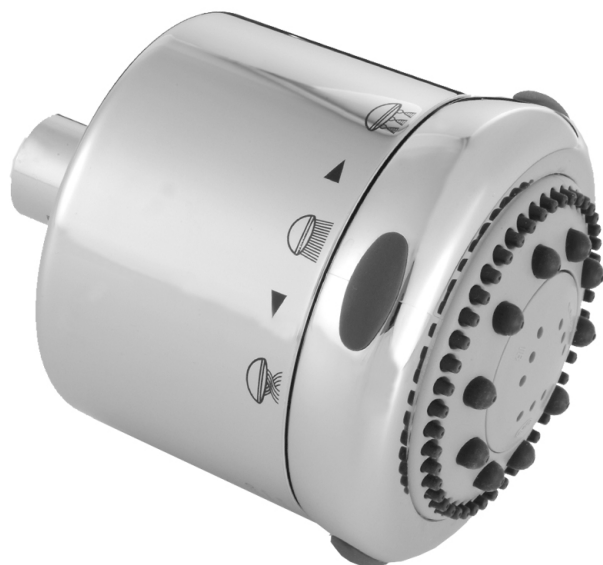

Frescia Light Grey Face Showerhead

Model #: S139-

FEATURES:

- 4 function showerhead with 4" face
- 1/2" IPS adjustable brass ball joint to adjust angle of showerhead
- Rubber tabs on adjusting ring for easy grip, no slip adjustment of functions
- Ideal for use with 60° showerarms, 8041 & 8043
- Available flow rates: 2.5, 2.0, 1.75 & 1.5 GPM

AVAILABLE FINISHES:

Polished Chrome (PCH)	Satin Chrome (SC)	Bronze Umber (BU)
Satin Nickel (SN)	Pewter (PEW)	Caramel Bronze (CB)
Polished Nickel (PN)	Antique Brass (AB)	Antique Copper (ACU)
Oil-Rubbed Bronze (ORB)	Polished Brass (PB)	Polished Copper (PCU)
Vintage Bronze (VB)	Satin Brass (SB)	Rose Gold (RG)
Matte Black (MBK)	Satin Gold (SG)	Polished Gold (PG)
Black Nickel (BKN)	Satin Cooper (SCU)	