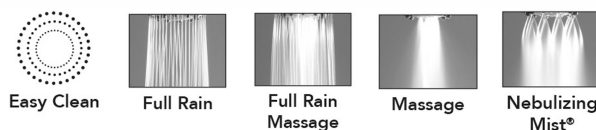

SPRAY PATTERNS:

COMPLIANCES:

Complies with: ASME A112.18.1-2012/CSA B125.1-12