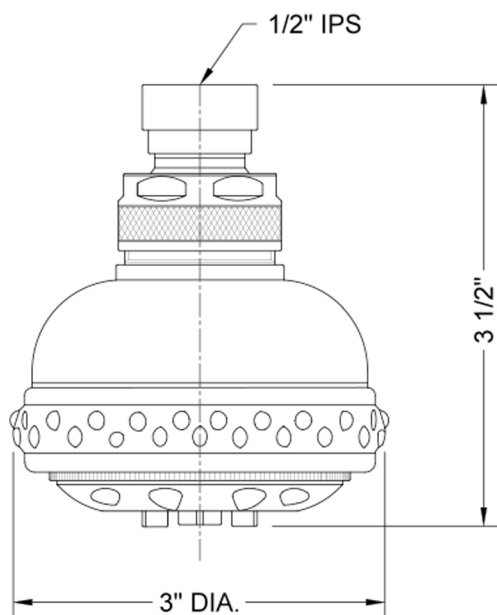

## Serena Showerhead- 1.75 GPM

**Model #: S128-1.75-**

### FEATURES:

- 5 function showerhead with 3" face
- 1/2" IPS adjustable brass ball joint to adjust angle of showerhead
- Rubber ring for easy grip, no slip adjustment of functions
- Available flow rates: 2.5, 2.0, 1.75 & 1.5 GPM

### SPECIFICATION DRAWING: