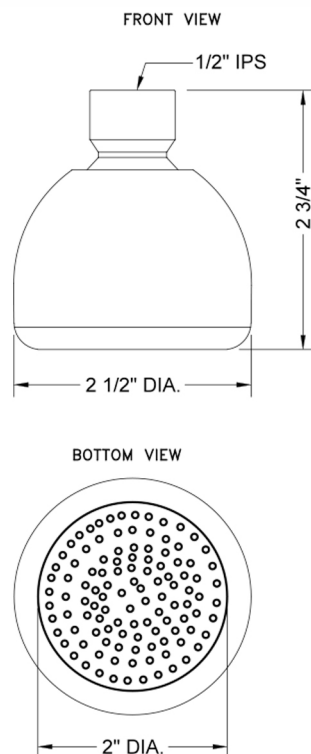

## SHOWERALL® Single Function Showerhead

**Model #: S122-**

### FEATURES:

- Single function showerhead
- 1/2" IPS adjustable brass ball joint to adjust angle of showerhead
- Economical
- Available flow rates: 2.5, 2.0, 1.75 & 1.5 GPM

### SPECIFICATION DRAWING: