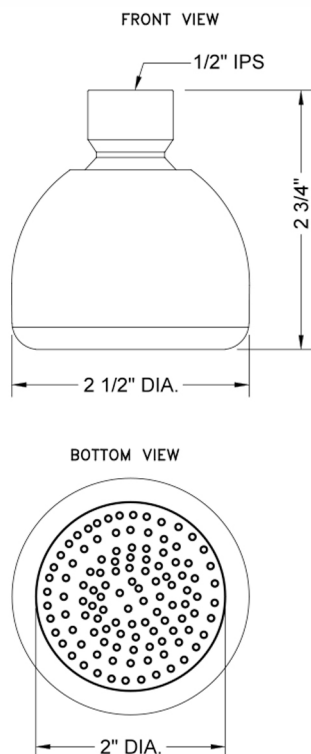

SHOWERALL® Single Function Showerhead- 2.0 GPM

Model #: S122-2.0-

FEATURES:

- Single function showerhead with 2" face
- 1/2" IPS adjustable brass ball joint to adjust angle of showerhead
- Economical
- Available flow rates: 2.5, 2.0, 1.75 & 1.5 GPM

AVAILABLE FINISHES:

Polished Chrome (PCH)

SPECIFICATION DRAWING:

SPRAY PATTERNS: