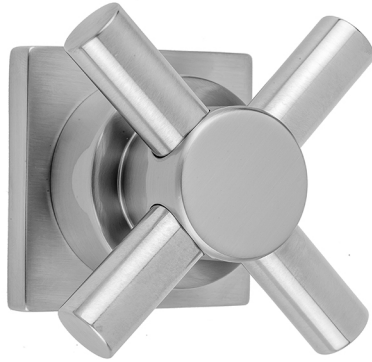

Contempo Cross with Square Escutcheon Trim for Exacto Volume Controls and Diverters (J-VC34 / J-VC12 / J-20682 / J-20686 / J-20688)

Model #: TSQ630-TRIM-

FEATURES:

- All brass construction
- When used with Valve J-20686, J-20687, J-20688, or J-20689: Turning the handle turns the water on and off, controls the volume of the water, and diverts the water
- When used with Valve J-20682: Turning the handle controls the volume of the water and diverts the water
- When used with Valve J-VC12 or J-VC34: Turning the handle controls the volume of the water
- Requires one of the rough valves listed above

AVAILABLE FINISHES:

Polished Chrome (PCH)	Satin Chrome (SC)	Bronze Umber (BU)
Satin Nickel (SN)	Pewter (PEW)	Caramel Bronze (CB)
Polished Nickel (PN)	Antique Brass (AB)	Antique Copper (ACU)
Oil-Rubbed Bronze (ORB)	Polished Brass (PB)	Polished Copper (PCU)
Vintage Bronze (VB)	Satin Brass (SB)	Rose Gold (RG)
Matte Black (MBK)	Satin Gold (SG)	Polished Gold (PG)
Black Nickel (BKN)	Bombay Gold (BG)	Jewelers Gold (JG)
Europa Bronze (EB)	White (WH)	Sedona Beige (SDB)
Tristan Brass (TB)	Unlacquered Brass (ULB)	Satin Cooper (SCU)