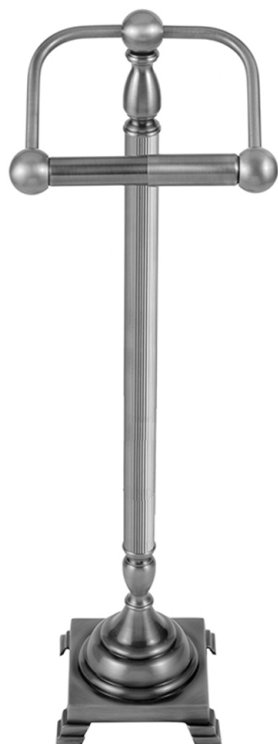

Freestanding Toilet Paper Holder- Reeded Tubing

Model #: TP-20-

FEATURES:

- All brass free standing toilet paper holder
- 26 1/2" tall with 5 1/2" weighted base for stability
- Available with both smooth or reeded tubing

AVAILABLE FINISHES:

Polished Chrome (PCH)	Satin Chrome (SC)	Bronze Umber (BU)
Satin Nickel (SN)	Pewter (PEW)	Caramel Bronze (CB)
Polished Nickel (PN)	Antique Brass (AB)	Antique Copper (ACU)
Oil-Rubbed Bronze (ORB)	Polished Brass (PB)	Polished Copper (PCU)
Vintage Bronze (VB)	Satin Brass (SB)	Matte Black (MBK)
Satin Gold (SG)	Polished Gold (PG)	Black Nickel (BKN)
Bombay Gold (BG)	Jewelers Gold (JG)	Unlacquered Brass (ULB)
Satin Cooper (SCU)		