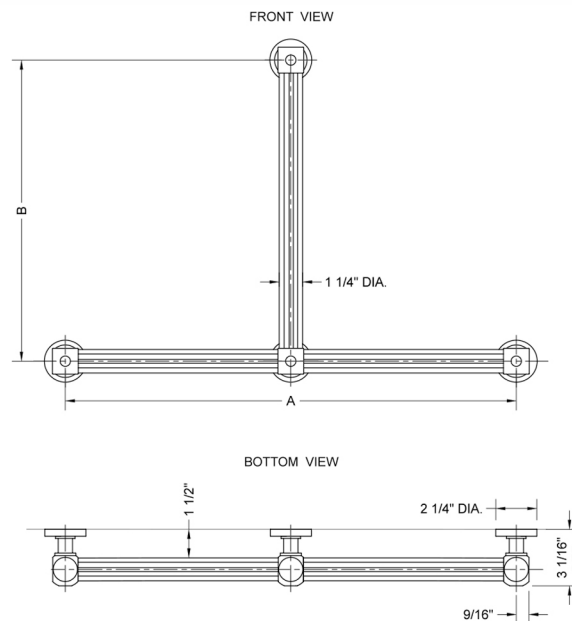

T71 Reeded Transitional 32H x 32W T Grab Bar

Model #: T71-32H-32W-

FEATURES:

- ADA compliant when properly installed
- All brass construction, fully polished & plated
- All grab bars can be custom sized. Contact JACLO for pricing & availability
- Optional handshower sliders and toilet paper/wash cloth holders can be added only upon initial order
- Grab bars over 32" REQUIRE a middle post

SPECIFICATION DRAWING:

| BRASS LUXURY GRAB BAR | | | |
|-----------------------|------------------|--------|--------|
| PART. # | DESCRIPTION | A H | B W |
| T71-24H-24W | CENTER TO CENTER | 24" | 24" |
| T71-24H-32W | CENTER TO CENTER | 24" | 32" |
| T71-32H-24W | CENTER TO CENTER | 32" | 24" |
| T71-32H-32W | CENTER TO CENTER | 32" | 32" |