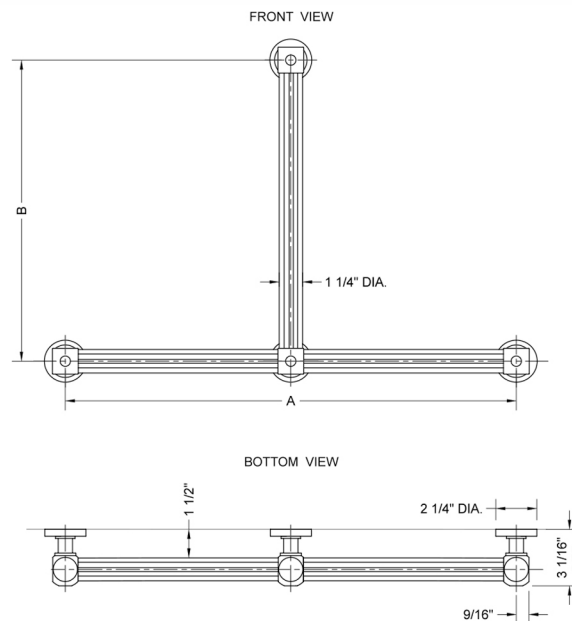

## T71 Reeded Transitional 32H x 24W T Grab Bar

**Model #: T71-32H-24W-**

### FEATURES:

- ADA compliant when properly installed
- All brass construction, fully polished & plated
- All grab bars can be custom sized. Contact JACLO for pricing & availability
- Optional handshower sliders and toilet paper/wash cloth holders can be added only upon initial order
- Grab bars over 32" REQUIRE a middle post

### SPECIFICATION DRAWING:

BRASS LUXURY GRAB BAR			
PART. #	DESCRIPTION	A H	B W
T71-24H-24W	CENTER TO CENTER	24"	24"
T71-24H-32W	CENTER TO CENTER	24"	32"
T71-32H-24W	CENTER TO CENTER	32"	24"
T71-32H-32W	CENTER TO CENTER	32"	32"