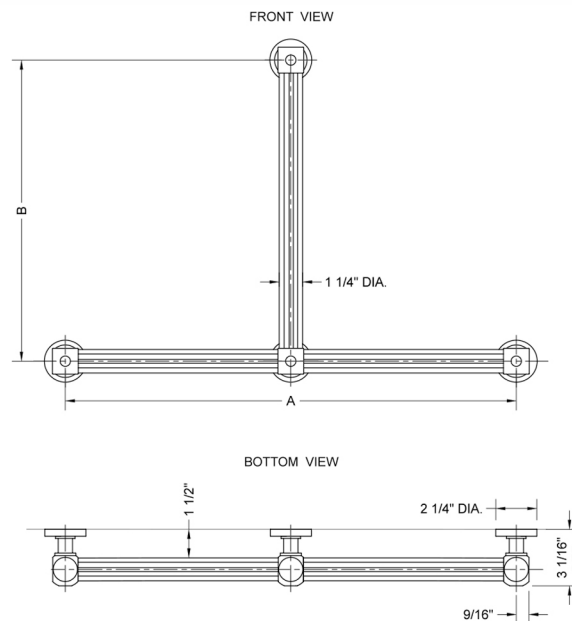

## T71 Reeded Transitional 24H x 32W T Grab Bar

**Model #: T71-24H-32W-**

### FEATURES:

- ADA compliant when properly installed
- All brass construction, fully polished & plated
- All grab bars can be custom sized. Contact JACLO for pricing & availability
- Optional handshower sliders and toilet paper/wash cloth holders can be added only upon initial order
- Grab bars over 32" REQUIRE a middle post

### SPECIFICATION DRAWING:

BRASS LUXURY GRAB BAR			
PART. #	DESCRIPTION	A H	B W
T71-24H-24W	CENTER TO CENTER	24"	24"
T71-24H-32W	CENTER TO CENTER	24"	32"
T71-32H-24W	CENTER TO CENTER	32"	24"
T71-32H-32W	CENTER TO CENTER	32"	32"