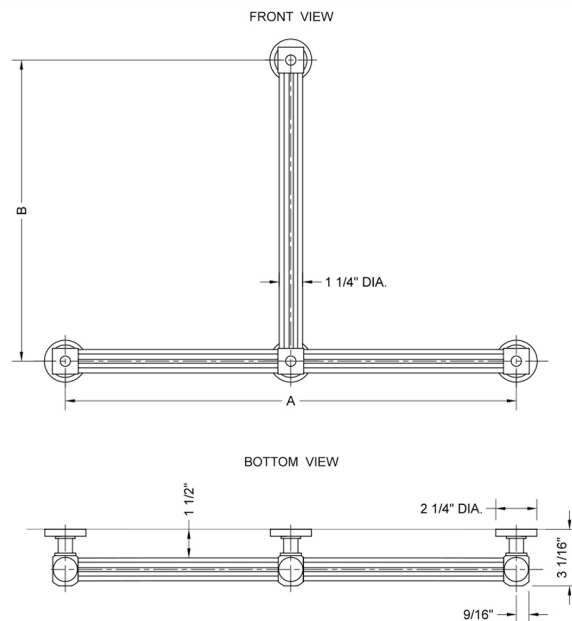

## T71 Reeded Transitional 24H x 24W T Grab Bar

**Model #: T71-24H-24W-**

### FEATURES:

- ADA compliant when properly installed
- All brass construction, fully polished & plated
- All grab bars can be custom sized. Contact JACLO for pricing & availability
- Optional handshower sliders and toilet paper/wash cloth holders can be added only upon initial order
- Grab bars over 32" REQUIRE a middle post

### SPECIFICATION DRAWING:

BRASS LUXURY GRAB BAR			
PART. #	DESCRIPTION	A H	B W
T71-24H-24W	CENTER TO CENTER	24"	24"
T71-24H-32W	CENTER TO CENTER	24"	32"
T71-32H-24W	CENTER TO CENTER	32"	24"
T71-32H-32W	CENTER TO CENTER	32"	32"