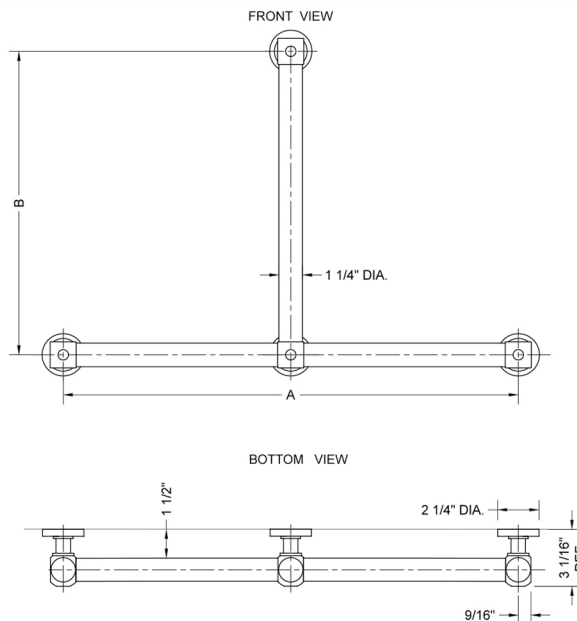

T70 Smooth Transitional 32H x 32W T Grab Bar

Model #: T70-32H-32W-

FEATURES:

- ADA compliant when properly installed
- All brass construction, fully polished & plated
- All grab bars can be custom sized. Contact JACLO for pricing & availability
- Optional handshower sliders and toilet paper/wash cloth holders can be added only upon initial order
- Grab bars over 32" REQUIRE a middle post

SPECIFICATION DRAWING:

BRASS LUXURY GRAB BAR			
PART. #	DESCRIPTION	A H	B W
T70-24H-24W	CENTER TO CENTER	24"	24"
T70-24H-32W	CENTER TO CENTER	24"	32"
T70-32H-24W	CENTER TO CENTER	32"	24"
T70-32H-32W	CENTER TO CENTER	32"	32"