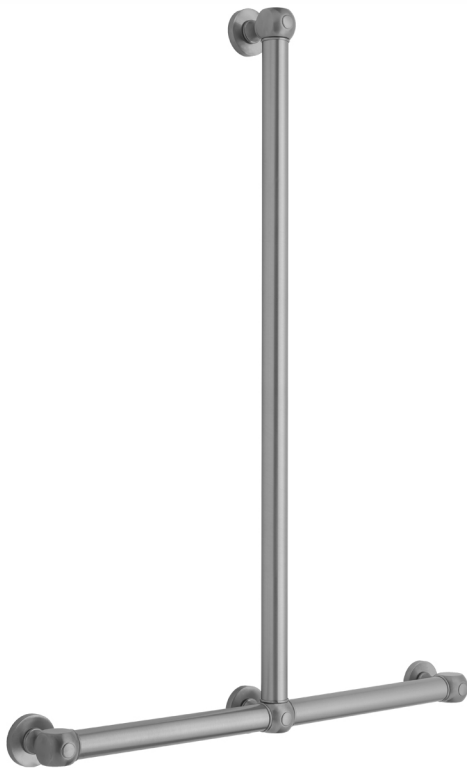

## T70 Smooth Transitional 32H x 24W T Grab Bar

**Model #: T70-32H-24W-**

### FEATURES:

- ADA compliant when properly installed
- All brass construction, fully polished & plated
- All grab bars can be custom sized. Contact JACLO for pricing & availability
- Optional handshower sliders and toilet paper/wash cloth holders can be added only upon initial order
- Grab bars over 32" REQUIRE a middle post

### AVAILABLE FINISHES:

Polished Chrome (PCH)	Satin Chrome (SC)	Bronze Umber (BU)
Satin Nickel (SN)	Pewter (PEW)	Caramel Bronze (CB)
Polished Nickel (PN)	Antique Brass (AB)	Antique Copper (ACU)
Oil-Rubbed Bronze (ORB)	Polished Brass (PB)	Polished Copper (PCU)
Vintage Bronze (VB)	Satin Brass (SB)	Matte Black (MBK)
Satin Gold (SG)	Polished Gold (PG)	Black Nickel (BKN)
Bombay Gold (BG)	Jewelers Gold (JG)	Europa Bronze (EB)
White (WH)	Sedona Beige (SDB)	Tristan Brass (TB)
Unlacquered Brass (ULB)	Satin Cooper (SCU)	

### SPECIFICATION DRAWING:

BRASS LUXURY GRAB BAR			
PART. #	DESCRIPTION	A H	B W
T70-24H-24W	CENTER TO CENTER	24"	24"
T70-24H-32W	CENTER TO CENTER	24"	32"
T70-32H-24W	CENTER TO CENTER	32"	24"
T70-32H-32W	CENTER TO CENTER	32"	32"