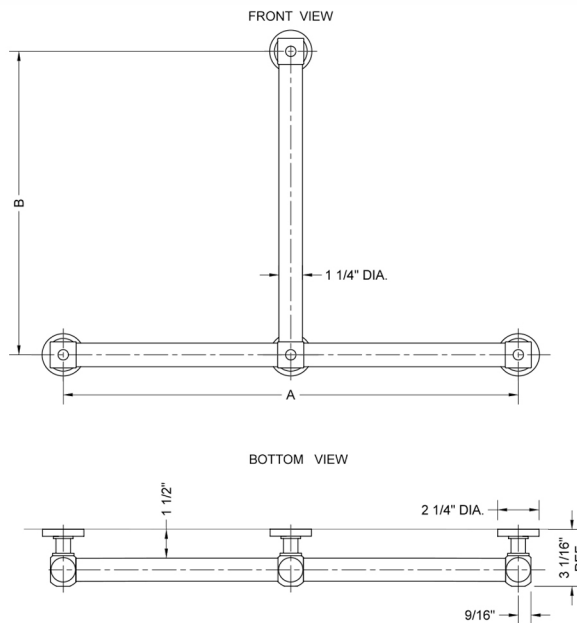

## T70 Smooth Transitional 32H x 24W T Grab Bar

**Model #: T70-32H-24W-**

### FEATURES:

- ADA compliant when properly installed
- All brass construction, fully polished & plated
- All grab bars can be custom sized. Contact JACLO for pricing & availability
- Optional handshower sliders and toilet paper/wash cloth holders can be added only upon initial order
- Grab bars over 32" REQUIRE a middle post

### SPECIFICATION DRAWING:

BRASS LUXURY GRAB BAR			
PART. #	DESCRIPTION	A H	B W
T70-24H-24W	CENTER TO CENTER	24"	24"
T70-24H-32W	CENTER TO CENTER	24"	32"
T70-32H-24W	CENTER TO CENTER	32"	24"
T70-32H-32W	CENTER TO CENTER	32"	32"