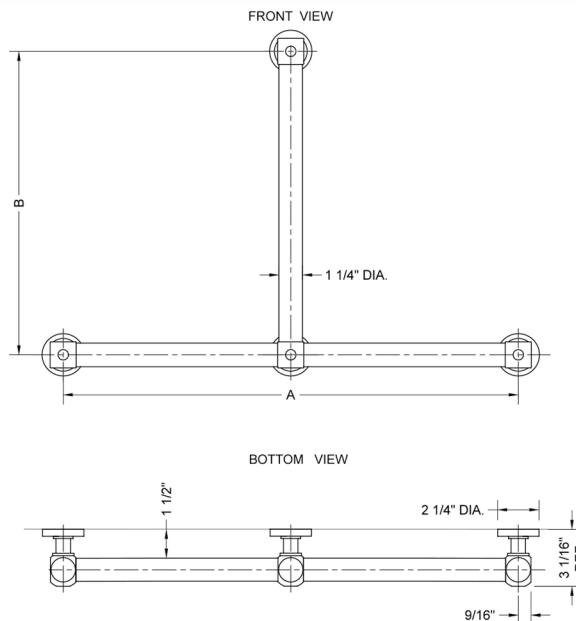

T70 Smooth Transitional 24H x 32W T Grab Bar

Model #: T70-24H-32W-

FEATURES:

- ADA compliant when properly installed
- All brass construction, fully polished & plated
- All grab bars can be custom sized. Contact JACLO for pricing & availability
- Optional handshower sliders and toilet paper/wash cloth holders can be added only upon initial order
- Grab bars over 32" REQUIRE a middle post

SPECIFICATION DRAWING:

BRASS LUXURY GRAB BAR			
PART. #	DESCRIPTION	A H	B W
T70-24H-24W	CENTER TO CENTER	24"	24"
T70-24H-32W	CENTER TO CENTER	24"	32"
T70-32H-24W	CENTER TO CENTER	32"	24"
T70-32H-32W	CENTER TO CENTER	32"	32"