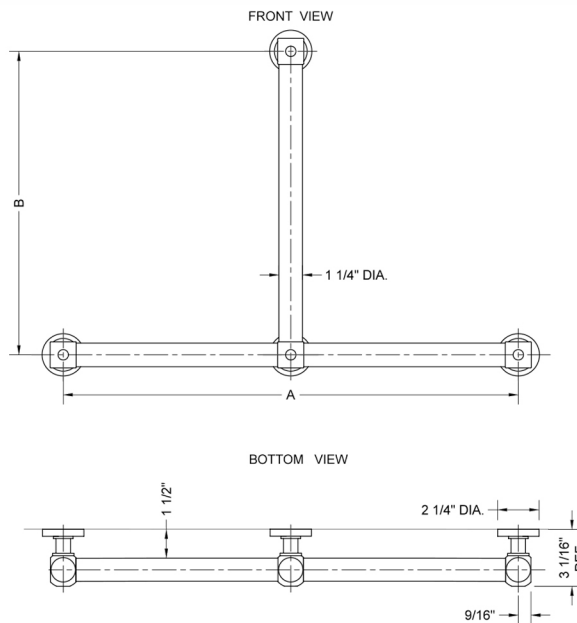

## T70 Smooth Transitional 24H x 24W T Grab Bar

**Model #: T70-24H-24W-**

### FEATURES:

- ADA compliant when properly installed
- All brass construction, fully polished & plated
- All grab bars can be custom sized. Contact JACLO for pricing & availability
- Optional handshower sliders and toilet paper/wash cloth holders can be added only upon initial order
- Grab bars over 32" REQUIRE a middle post

### SPECIFICATION DRAWING:

BRASS LUXURY GRAB BAR			
PART. #	DESCRIPTION	A H	B W
T70-24H-24W	CENTER TO CENTER	24"	24"
T70-24H-32W	CENTER TO CENTER	24"	32"
T70-32H-24W	CENTER TO CENTER	32"	24"
T70-32H-32W	CENTER TO CENTER	32"	32"