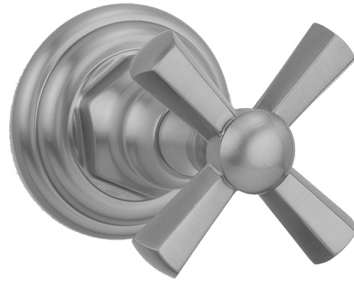

Roaring 20's/Westfield Hex Cross Trim for Exacto Volume Controls and Diverters (J-VC34 / J-VC12 / J-20682 / J-20686 / J-20688 / J-20687 / J-20689)

Model #: T676-TRIM-

FEATURES:

- All brass construction
- When used with Valve J-20686, J-20687, J-20688, or J-20689: Turning the handle turns the water on and off, controls the volume of the water, and diverts the water
- When used with Valve J-20682: Turning the handle controls the volume of the water and diverts the water
- When used with Valve J-VC12 or J-VC34: Turning the handle controls the volume of the water
- Requires one of the rough valves listed above

AVAILABLE FINISHES:

Polished Chrome (PCH)	Satin Chrome (SC)	Bronze Umber (BU)
Satin Nickel (SN)	Pewter (PEW)	Caramel Bronze (CB)
Polished Nickel (PN)	Antique Brass (AB)	Antique Copper (ACU)
Oil-Rubbed Bronze (ORB)	Polished Brass (PB)	Polished Copper (PCU)
Vintage Bronze (VB)	Satin Brass (SB)	Rose Gold (RG)
Matte Black (MBK)	Satin Gold (SG)	Polished Gold (PG)
Black Nickel (BKN)	Bombay Gold (BG)	Jewelers Gold (JG)
Europa Bronze (EB)	White (WH)	Sedona Beige (SDB)
Tristan Brass (TB)	Unlacquered Brass (ULB)	Satin Cooper (SCU)