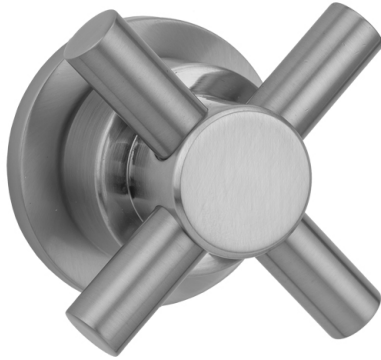

Contempo Cross with Round Escutcheon Trim for Exacto Volume Controls and Diverters (J-VC34 / J-VC12 / J-20682 / J-20686 / J-20687 / J-20688 / J-20689)

Model #: T630-TRIM-

FEATURES:

- All brass construction
- When used with Valve J-20686, J-20687, J-20688, or J-20689: Turning the handle turns the water on and off, controls the volume of the water, and diverts the water
- When used with Valve J-20682: Turning the handle controls the volume of the water and diverts the water
- When used with Valve J-VC12 or J-VC34: Turning the handle controls the volume of the water
- Requires one of the rough valves listed above

AVAILABLE FINISHES:

Polished Chrome (PCH)	Satin Chrome (SC)	Bronze Umber (BU)
Satin Nickel (SN)	Pewter (PEW)	Caramel Bronze (CB)
Polished Nickel (PN)	Antique Brass (AB)	Antique Copper (ACU)
Oil-Rubbed Bronze (ORB)	Polished Brass (PB)	Polished Copper (PCU)
Vintage Bronze (VB)	Satin Brass (SB)	Matte Black (MBK)
Satin Gold (SG)	Polished Gold (PG)	Black Nickel (BKN)
Bombay Gold (BG)	Jewelers Gold (JG)	Europa Bronze (EB)
White (WH)	Sedona Beige (SDB)	Tristan Brass (TB)
Unlacquered Brass (ULB)	Satin Cooper (SCU)	