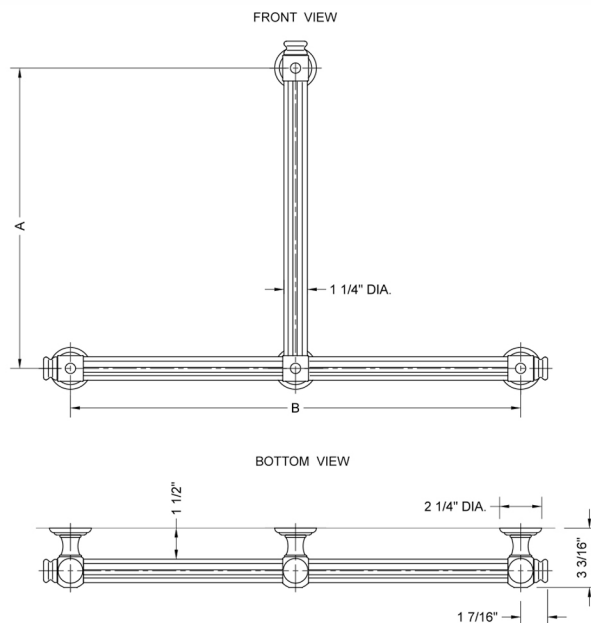

T61 Reeded with End Caps 32H x 32W T Grab Bar

Model #: T61-32H-32W-

FEATURES:

- ADA compliant when properly installed
- All brass construction, fully polished & plated
- All grab bars can be custom sized. Contact JACLO for pricing & availability
- Optional handshower sliders and toilet paper/wash cloth holders can be added only upon initial order
- Grab bars over 32" REQUIRE a middle post

SPECIFICATION DRAWING:

BRASS LUXURY GRAB BAR			
PART. #	DESCRIPTION	A H	B W
T61-24H-24W	CENTER TO CENTER	24"	24"
T61-24H-32W	CENTER TO CENTER	24"	32"
T61-32H-24W	CENTER TO CENTER	32"	24"
T61-32H-32W	CENTER TO CENTER	32"	32"