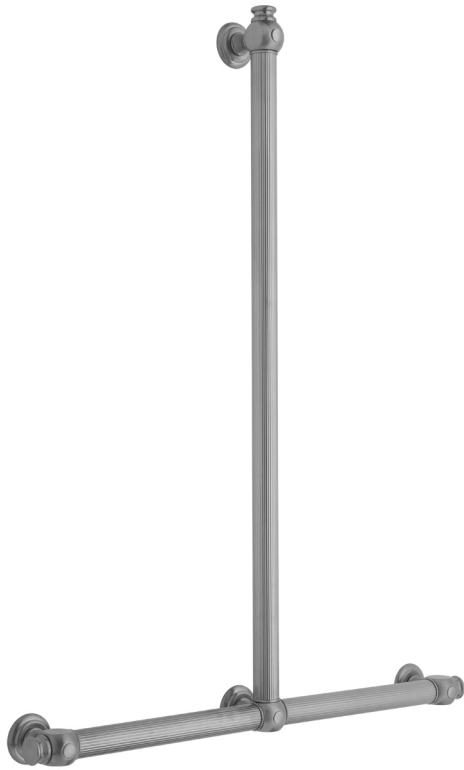

T61 Reeded with End Caps 32H x 24W T Grab Bar

Model #: T61-32H-24W-

FEATURES:

- ADA compliant when properly installed
- All brass construction, fully polished & plated
- All grab bars can be custom sized. Contact JACLO for pricing & availability
- Optional handshower sliders and toilet paper/wash cloth holders can be added only upon initial order
- Grab bars over 32" REQUIRE a middle post

AVAILABLE FINISHES:

Polished Chrome (PCH)	Satin Chrome (SC)	Bronze Umber (BU)
Satin Nickel (SN)	Pewter (PEW)	Caramel Bronze (CB)
Polished Nickel (PN)	Antique Brass (AB)	Antique Copper (ACU)
Oil-Rubbed Bronze (ORB)	Polished Brass (PB)	Polished Copper (PCU)
Vintage Bronze (VB)	Satin Brass (SB)	Matte Black (MBK)
Satin Gold (SG)	Polished Gold (PG)	Black Nickel (BKN)
Bombay Gold (BG)	Jewelers Gold (JG)	Europa Bronze (EB)
White (WH)	Sedona Beige (SDB)	Tristan Brass (TB)
Unlacquered Brass (ULB)	Satin Cooper (SCU)	

SPECIFICATION DRAWING:

BRASS LUXURY GRAB BAR			
PART. #	DESCRIPTION	A H	B W
T61-24H-24W	CENTER TO CENTER	24"	24"
T61-24H-32W	CENTER TO CENTER	24"	32"
T61-32H-24W	CENTER TO CENTER	32"	24"
T61-32H-32W	CENTER TO CENTER	32"	32"