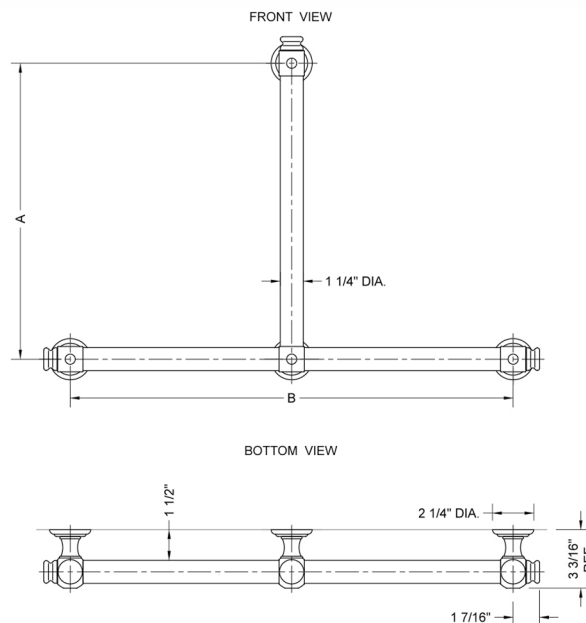

T60 Smooth with End Caps 32H x 32W T Grab Bar

Model #: T60-32H-32W-

FEATURES:

- ADA compliant when properly installed
- All brass construction, fully polished & plated
- All grab bars can be custom sized. Contact JACLO for pricing & availability
- Optional handshower sliders and toilet paper/wash cloth holders can be added only upon initial order
- Grab bars over 32" REQUIRE a middle post

SPECIFICATION DRAWING:

BRASS LUXURY GRAB BAR			
PART. #	DESCRIPTION	A H	B W
T60-24H-24W	CENTER TO CENTER	24"	24"
T60-24H-32W	CENTER TO CENTER	24"	32"
T60-32H-24W	CENTER TO CENTER	32"	24"
T60-32H-32W	CENTER TO CENTER	32"	32"