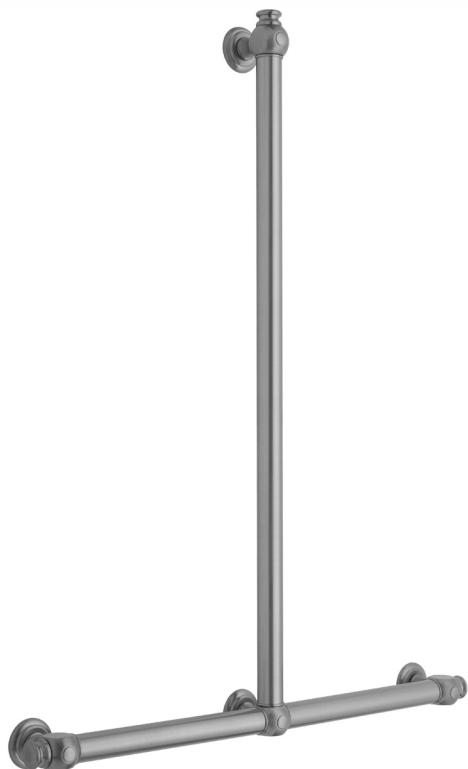

T60 Smooth with End Caps 32H x 24W T Grab Bar

Model #: T60-32H-24W-

FEATURES:

- ADA compliant when properly installed
- All brass construction, fully polished & plated
- All grab bars can be custom sized. Contact JACLO for pricing & availability
- Optional handshower sliders and toilet paper/wash cloth holders can be added only upon initial order
- Grab bars over 32" REQUIRE a middle post

AVAILABLE FINISHES:

Polished Chrome (PCH)	Satin Chrome (SC)	Bronze Umber (BU)
Satin Nickel (SN)	Pewter (PEW)	Caramel Bronze (CB)
Polished Nickel (PN)	Antique Brass (AB)	Antique Copper (ACU)
Oil-Rubbed Bronze (ORB)	Polished Brass (PB)	Polished Copper (PCU)
Vintage Bronze (VB)	Satin Brass (SB)	Matte Black (MBK)
Satin Gold (SG)	Polished Gold (PG)	Black Nickel (BKN)
Bombay Gold (BG)	Jewelers Gold (JG)	Europa Bronze (EB)
White (WH)	Sedona Beige (SDB)	Tristan Brass (TB)
Unlacquered Brass (ULB)	Satin Cooper (SCU)	

SPECIFICATION DRAWING:

BRASS LUXURY GRAB BAR			
PART. #	DESCRIPTION	A H	B W
T60-24H-24W	CENTER TO CENTER	24"	24"
T60-24H-32W	CENTER TO CENTER	24"	32"
T60-32H-24W	CENTER TO CENTER	32"	24"
T60-32H-32W	CENTER TO CENTER	32"	32"