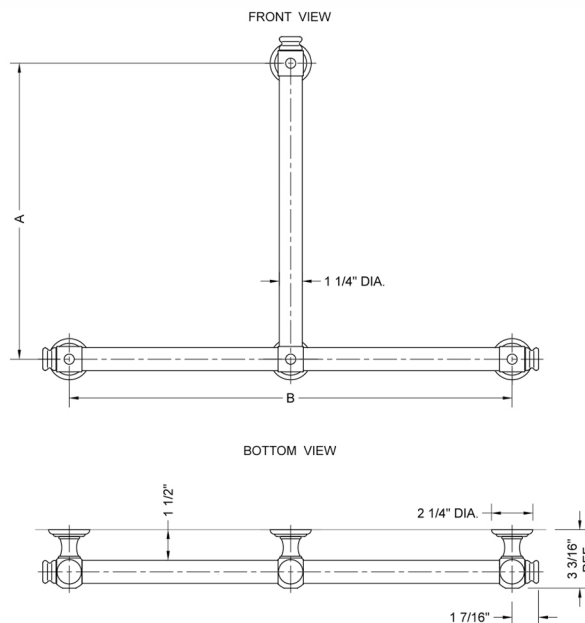

T60 Smooth with End Caps 32H x 24W T Grab Bar

Model #: T60-32H-24W-

FEATURES:

- ADA compliant when properly installed
- All brass construction, fully polished & plated
- All grab bars can be custom sized. Contact JACLO for pricing & availability
- Optional handshower sliders and toilet paper/wash cloth holders can be added only upon initial order
- Grab bars over 32" REQUIRE a middle post

SPECIFICATION DRAWING:

BRASS LUXURY GRAB BAR			
PART. #	DESCRIPTION	A H	B W
T60-24H-24W	CENTER TO CENTER	24"	24"
T60-24H-32W	CENTER TO CENTER	24"	32"
T60-32H-24W	CENTER TO CENTER	32"	24"
T60-32H-32W	CENTER TO CENTER	32"	32"