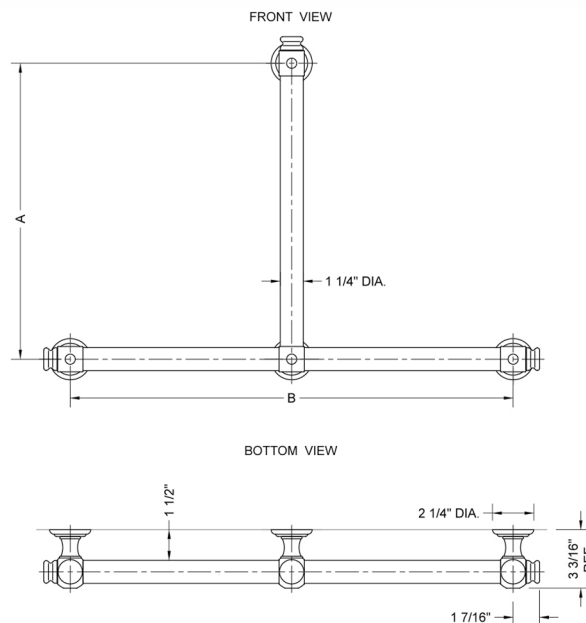

T60 Smooth with End Caps 24H x 32W T Grab Bar

Model #: T60-24H-32W-

FEATURES:

- ADA compliant when properly installed
- All brass construction, fully polished & plated
- All grab bars can be custom sized. Contact JACLO for pricing & availability
- Optional handshower sliders and toilet paper/wash cloth holders can be added only upon initial order
- Grab bars over 32" REQUIRE a middle post

SPECIFICATION DRAWING:

BRASS LUXURY GRAB BAR			
PART. #	DESCRIPTION	A H	B W
T60-24H-24W	CENTER TO CENTER	24"	24"
T60-24H-32W	CENTER TO CENTER	24"	32"
T60-32H-24W	CENTER TO CENTER	32"	24"
T60-32H-32W	CENTER TO CENTER	32"	32"