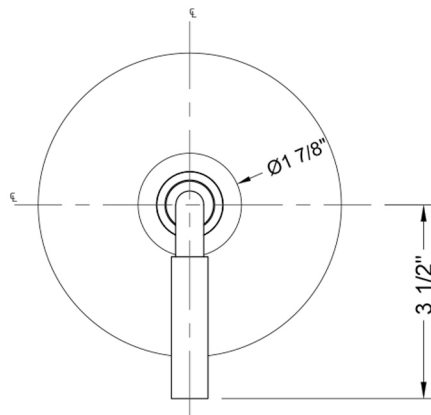

# Round Plate With Contempo Slim Lever Handle Trim For Thermostatic Valves (J-TH34 & J-TH12)

**Model #: T559-TRIM-**

## FEATURES:

- All brass trim
- Trim contains temperature indicator in Fahrenheit so user can set water to desired temperature with no need to adjust further
- Requires rough valve J-TH34 or J-TH12
- Lever trim is ADA compliant

## SPECIFICATION DRAWING:

FRONT VIEW

SIDE VIEW

X Varies With Install