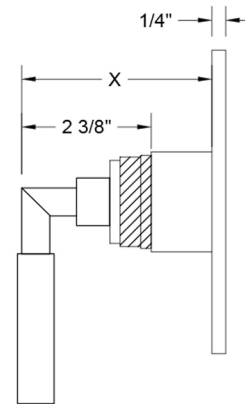

## FEATURES:

- All brass trim
- Trim contains temperature indicator in Fahrenheit so user can set water to desired temperature with no need to adjust further
- Requires rough valve J-TH34 or J-TH12
- Lever trim is ADA compliant

## SPECIFICATION DRAWING:

FRONT VIEW

SIDE VIEW

X Varies With Install