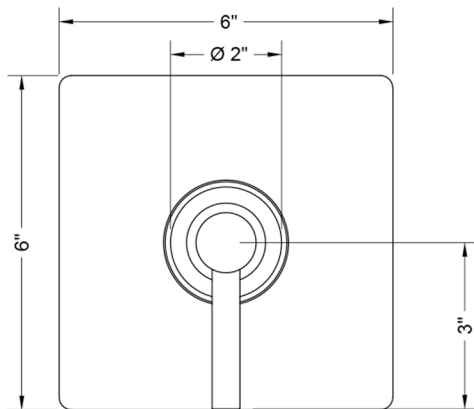

Square Plate with Contempo Low Lever Trim for Thermostatic Valves (J-TH34 & J-TH12)

Model #: T432-TRIM-

FEATURES:

- All brass trim with square plate and lever to match Uptown and Downtown Contempo Collections
- Trim contains temperature indicator in Fahrenheit so user can set water to desired temperature with no need to adjust further
- Requires rough valve J-TH34 or J-TH12
- Lever Trim is ADA compliant

SPECIFICATION DRAWING:

FRONT VIEW

SIDE VIEW

X Varies With Install