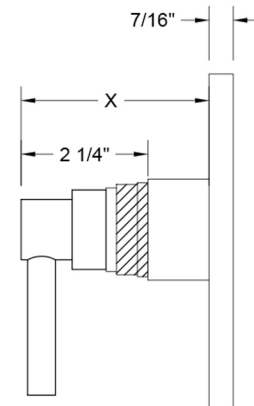

Square Plate with Contempo Low Lever Trim for Thermostatic Valves (J-TH34 & J-TH12)

Model #: T432-TRIM-

FEATURES:

- All brass trim with square plate and lever to match Uptown and Downtown Contempo Collections
- Trim contains temperature indicator in Fahrenheit so user can set water to desired temperature with no need to adjust further
- Requires rough valve J-TH34 or J-TH12
- Lever Trim is ADA compliant

SPECIFICATION DRAWING:

FRONT VIEW

SIDE VIEW

X Varies With Install