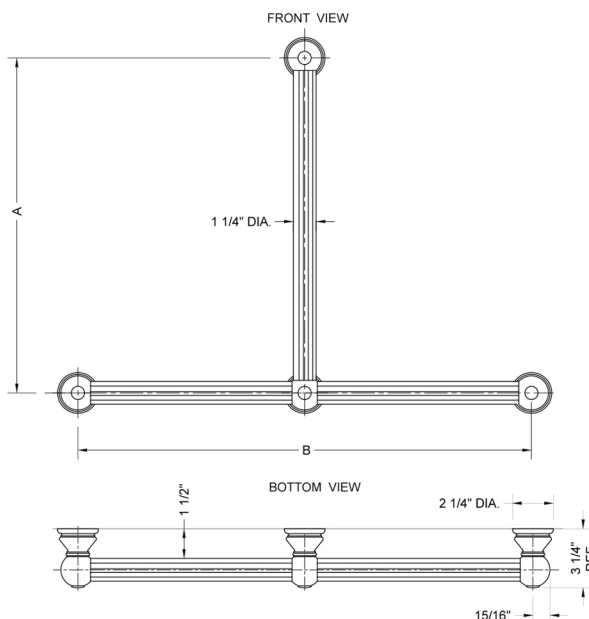

T33 Reeded 32H x 32W T Grab Bar

Model #: T33-32H-32W-

FEATURES:

- ADA compliant when properly installed
- All brass construction, fully polished & plated
- All grab bars can be custom sized. Contact JACLO for pricing & availability
- Optional handshower sliders and toilet paper/wash cloth holders can be added only upon initial order
- Grab bars over 32" REQUIRE a middle post

SPECIFICATION DRAWING:

BRASS LUXURY GRAB BAR			
PART. #	DESCRIPTION	A H	B W
T33-24H-24W	CENTER TO CENTER	24"	24"
T33-24H-32W	CENTER TO CENTER	24"	32"
T33-32H-24W	CENTER TO CENTER	32"	24"
T33-32H-32W	CENTER TO CENTER	32"	32"