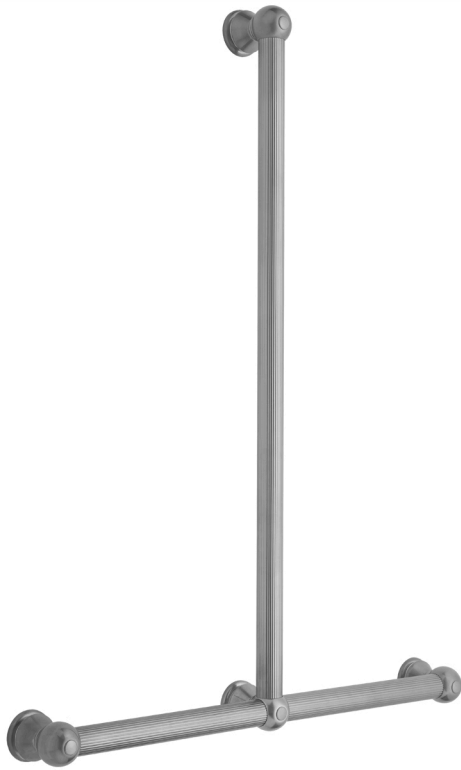

T33 Reeded 32H x 24W T Grab Bar

Model #: T33-32H-24W-

FEATURES:

- ADA compliant when properly installed
- All brass construction, fully polished & plated
- All grab bars can be custom sized. Contact JACLO for pricing & availability
- Optional handshower sliders and toilet paper/wash cloth holders can be added only upon initial order
- Grab bars over 32" REQUIRE a middle post

AVAILABLE FINISHES:

Polished Chrome (PCH)	Satin Chrome (SC)	Bronze Umber (BU)
Satin Nickel (SN)	Pewter (PEW)	Caramel Bronze (CB)
Polished Nickel (PN)	Antique Brass (AB)	Antique Copper (ACU)
Oil-Rubbed Bronze (ORB)	Polished Brass (PB)	Polished Copper (PCU)
Vintage Bronze (VB)	Satin Brass (SB)	Matte Black (MBK)
Satin Gold (SG)	Polished Gold (PG)	Black Nickel (BKN)
Bombay Gold (BG)	Jewelers Gold (JG)	Europa Bronze (EB)
White (WH)	Sedona Beige (SDB)	Tristan Brass (TB)
Unlacquered Brass (ULB)	Satin Cooper (SCU)	

SPECIFICATION DRAWING:

BRASS LUXURY GRAB BAR			
PART. #	DESCRIPTION	A H	B W
T33-24H-24W	CENTER TO CENTER	24"	24"
T33-24H-32W	CENTER TO CENTER	24"	32"
T33-32H-24W	CENTER TO CENTER	32"	24"
T33-32H-32W	CENTER TO CENTER	32"	32"