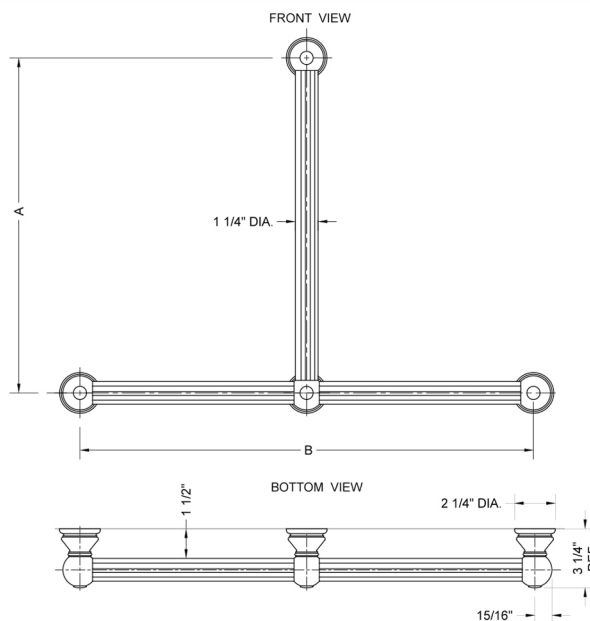

T33 Reeded 32H x 24W T Grab Bar

Model #: T33-32H-24W-

FEATURES:

- ADA compliant when properly installed
- All brass construction, fully polished & plated
- All grab bars can be custom sized. Contact JACLO for pricing & availability
- Optional handshower sliders and toilet paper/wash cloth holders can be added only upon initial order
- Grab bars over 32" REQUIRE a middle post

SPECIFICATION DRAWING:

BRASS LUXURY GRAB BAR			
PART. #	DESCRIPTION	A H	B W
T33-24H-24W	CENTER TO CENTER	24"	24"
T33-24H-32W	CENTER TO CENTER	24"	32"
T33-32H-24W	CENTER TO CENTER	32"	24"
T33-32H-32W	CENTER TO CENTER	32"	32"