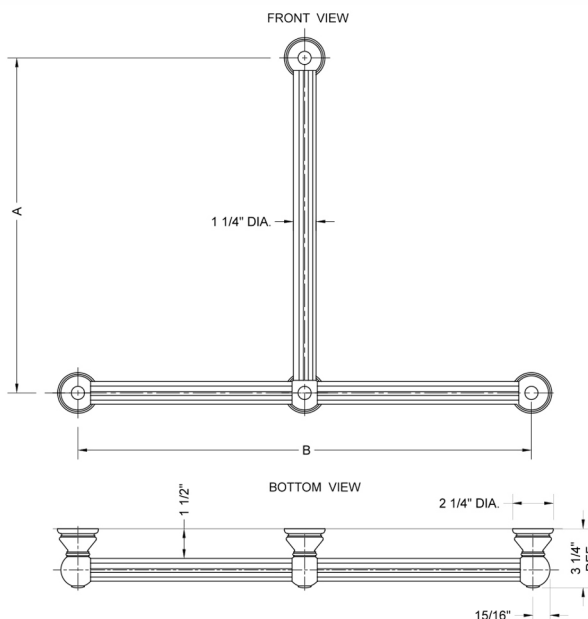

T33 Reeded 24H x 32W T Grab Bar

Model #: T33-24H-32W-

FEATURES:

- ADA compliant when properly installed
- All brass construction, fully polished & plated
- All grab bars can be custom sized. Contact JACLO for pricing & availability
- Optional handshower sliders and toilet paper/wash cloth holders can be added only upon initial order
- Grab bars over 32" REQUIRE a middle post

SPECIFICATION DRAWING:

BRASS LUXURY GRAB BAR			
PART. #	DESCRIPTION	A H	B W
T33-24H-24W	CENTER TO CENTER	24"	24"
T33-24H-32W	CENTER TO CENTER	24"	32"
T33-32H-24W	CENTER TO CENTER	32"	24"
T33-32H-32W	CENTER TO CENTER	32"	32"