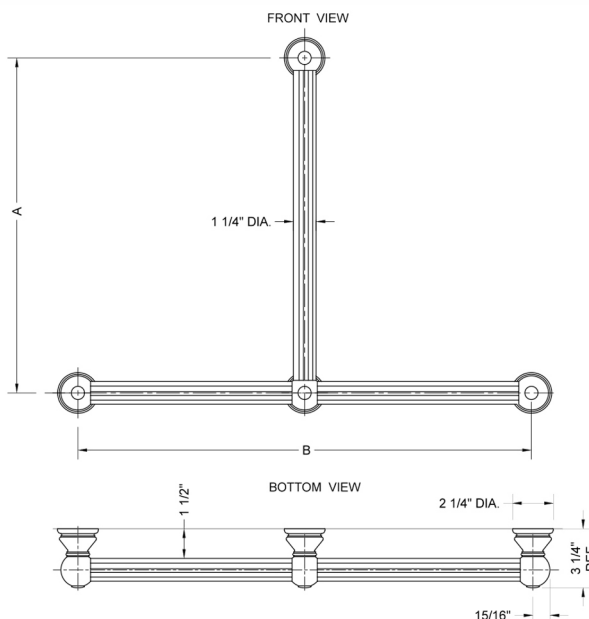

T33 Reeded 24H x 24W T Grab Bar

Model #: T33-24H-24W-

FEATURES:

- ADA compliant when properly installed
- All brass construction, fully polished & plated
- All grab bars can be custom sized. Contact JACLO for pricing & availability
- Optional handshower sliders and toilet paper/wash cloth holders can be added only upon initial order
- Grab bars over 32" REQUIRE a middle post

SPECIFICATION DRAWING:

| BRASS LUXURY GRAB BAR | | | |
|-----------------------|------------------|--------|--------|
| PART. # | DESCRIPTION | A H | B W |
| T33-24H-24W | CENTER TO CENTER | 24" | 24" |
| T33-24H-32W | CENTER TO CENTER | 24" | 32" |
| T33-32H-24W | CENTER TO CENTER | 32" | 24" |
| T33-32H-32W | CENTER TO CENTER | 32" | 32" |