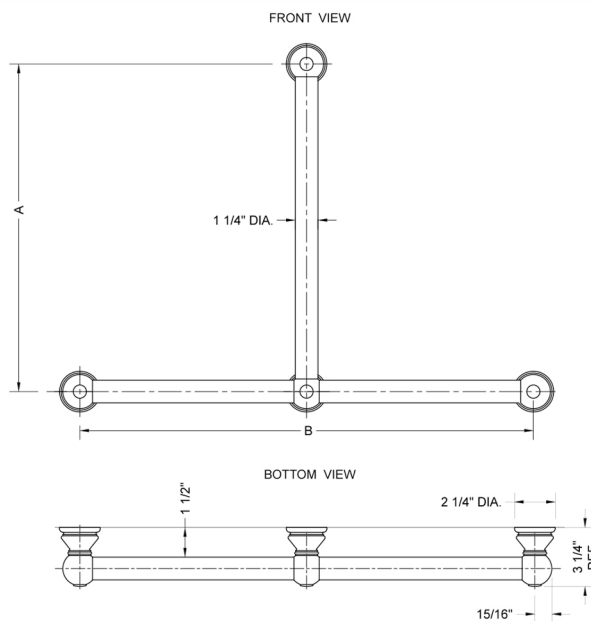

T30 Smooth 32H x 32W T Grab Bar

Model #: T30-32H-32W-

FEATURES:

- ADA compliant when properly installed
- All brass construction, fully polished & plated
- All grab bars can be custom sized. Contact JACLO for pricing & availability
- Optional handshower sliders and toilet paper/wash cloth holders can be added only upon initial order
- Grab bars over 32" REQUIRE a middle post

SPECIFICATION DRAWING:

BRASS LUXURY GRAB BAR			
PART. #	DESCRIPTION	A H	B W
T30-24H-24W	CENTER TO CENTER	24"	24"
T30-24H-32W	CENTER TO CENTER	24"	32"
T30-32H-24W	CENTER TO CENTER	32"	24"
T30-32H-32W	CENTER TO CENTER	32"	32"