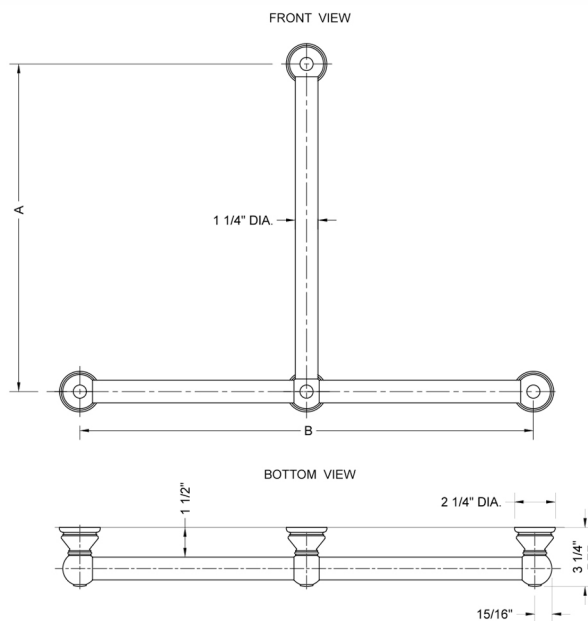

T30 Smooth 32H x 24W T Grab Bar

Model #: T30-32H-24W-

FEATURES:

- ADA compliant when properly installed
- All brass construction, fully polished & plated
- All grab bars can be custom sized. Contact JACLO for pricing & availability
- Optional handshower sliders and toilet paper/wash cloth holders can be added only upon initial order
- Grab bars over 32" REQUIRE a middle post

SPECIFICATION DRAWING:

BRASS LUXURY GRAB BAR			
PART. #	DESCRIPTION	A H	B W
T30-24H-24W	CENTER TO CENTER	24"	24"
T30-24H-32W	CENTER TO CENTER	24"	32"
T30-32H-24W	CENTER TO CENTER	32"	24"
T30-32H-32W	CENTER TO CENTER	32"	32"