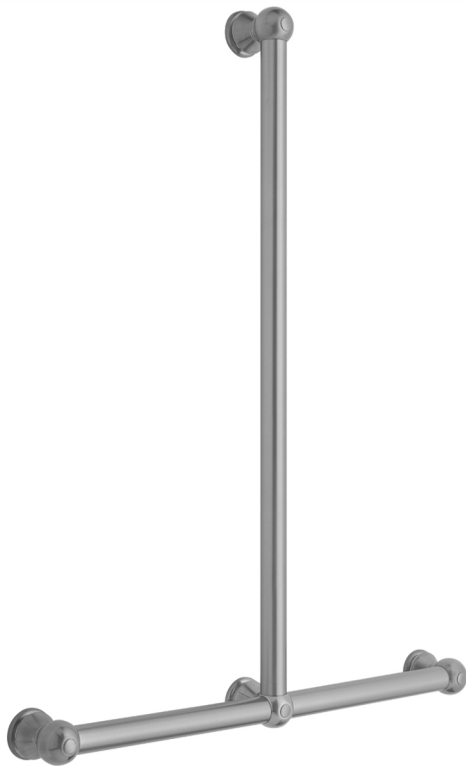

T30 Smooth 32H x 24W T Grab Bar

Model #: T30-32H-24W-

FEATURES:

- ADA compliant when properly installed
- All brass construction, fully polished & plated
- All grab bars can be custom sized. Contact JACLO for pricing & availability
- Optional handshower sliders and toilet paper/wash cloth holders can be added only upon initial order
- Grab bars over 32" REQUIRE a middle post

AVAILABLE FINISHES:

Polished Chrome (PCH)	Satin Chrome (SC)	Bronze Umber (BU)
Satin Nickel (SN)	Pewter (PEW)	Caramel Bronze (CB)
Polished Nickel (PN)	Antique Brass (AB)	Antique Copper (ACU)
Oil-Rubbed Bronze (ORB)	Polished Brass (PB)	Polished Copper (PCU)
Vintage Bronze (VB)	Satin Brass (SB)	Matte Black (MBK)
Satin Gold (SG)	Polished Gold (PG)	Black Nickel (BKN)
Bombay Gold (BG)	Jewelers Gold (JG)	Europa Bronze (EB)
White (WH)	Sedona Beige (SDB)	Tristan Brass (TB)
Unlacquered Brass (ULB)	Satin Cooper (SCU)	

SPECIFICATION DRAWING:

BRASS LUXURY GRAB BAR			
PART. #	DESCRIPTION	A H	B W
T30-24H-24W	CENTER TO CENTER	24"	24"
T30-24H-32W	CENTER TO CENTER	24"	32"
T30-32H-24W	CENTER TO CENTER	32"	24"
T30-32H-32W	CENTER TO CENTER	32"	32"