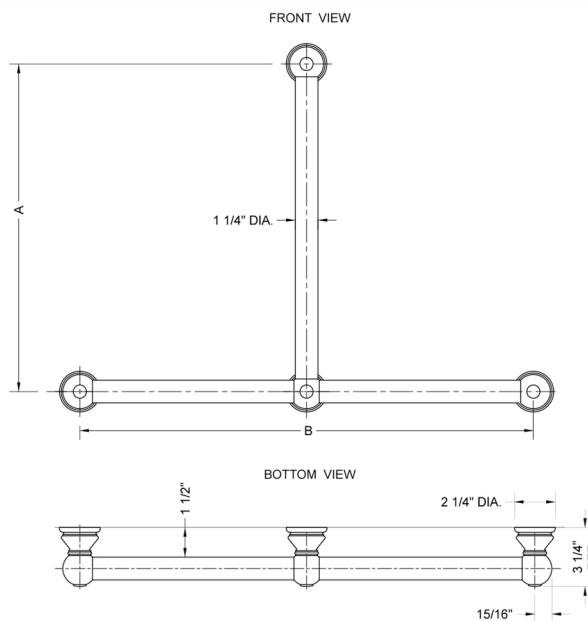

T30 Smooth 24H x 32W T Grab Bar

Model #: T30-24H-32W-

FEATURES:

- ADA compliant when properly installed
- All brass construction, fully polished & plated
- All grab bars can be custom sized. Contact JACLO for pricing & availability
- Optional handshower sliders and toilet paper/wash cloth holders can be added only upon initial order
- Grab bars over 32" REQUIRE a middle post

SPECIFICATION DRAWING:

BRASS LUXURY GRAB BAR			
PART. #	DESCRIPTION	A H	B W
T30-24H-24W	CENTER TO CENTER	24"	24"
T30-24H-32W	CENTER TO CENTER	24"	32"
T30-32H-24W	CENTER TO CENTER	32"	24"
T30-32H-32W	CENTER TO CENTER	32"	32"