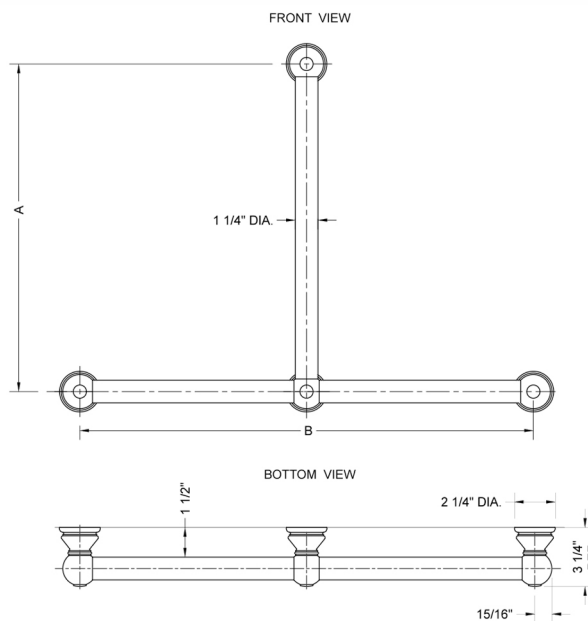

T30 Smooth 24H x 24W T Grab Bar

Model #: T30-24H-24W-

FEATURES:

- ADA compliant when properly installed
- All brass construction, fully polished & plated
- All grab bars can be custom sized. Contact JACLO for pricing & availability
- Optional handshower sliders and toilet paper/wash cloth holders can be added only upon initial order
- Grab bars over 32" REQUIRE a middle post

SPECIFICATION DRAWING:

BRASS LUXURY GRAB BAR			
PART. #	DESCRIPTION	A H	B W
T30-24H-24W	CENTER TO CENTER	24"	24"
T30-24H-32W	CENTER TO CENTER	24"	32"
T30-32H-24W	CENTER TO CENTER	32"	24"
T30-32H-32W	CENTER TO CENTER	32"	32"