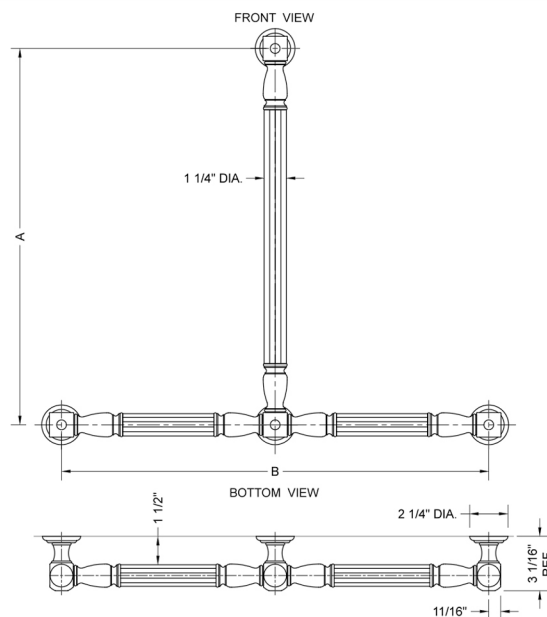

T21 Reeded with Finials 32H x 32W T Grab Bar

Model #: T21-32H-32W-

FEATURES:

- ADA compliant when properly installed
- All brass construction, fully polished & plated
- All grab bars can be custom sized. Contact JACLO for pricing & availability
- Optional handshower sliders and toilet paper/wash cloth holders can be added only upon initial order
- Grab bars over 32" REQUIRE a middle post

SPECIFICATION DRAWING:

BRASS LUXURY GRAB BAR			
PART. #	DESCRIPTION	A H	B W
T21-24H-24W	CENTER TO CENTER	24"	24"
T21-24H-32W	CENTER TO CENTER	24"	32"
T21-32H-24W	CENTER TO CENTER	32"	24"
T21-32H-32W	CENTER TO CENTER	32"	32"