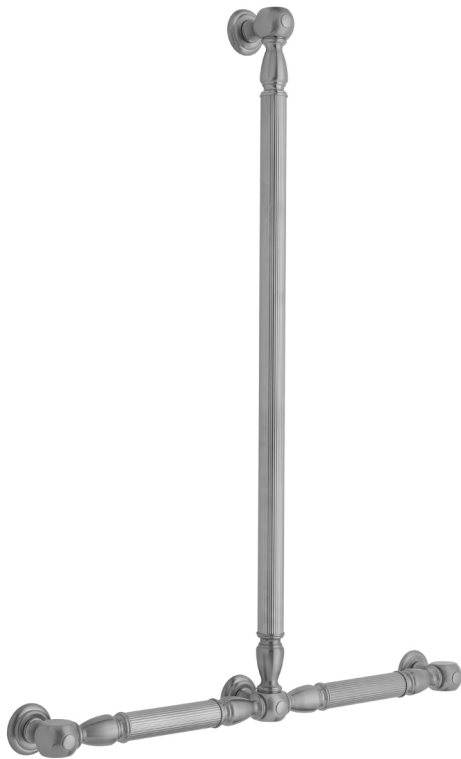

T21 Reeded with Finials 32H x 24W T Grab Bar

Model #: T21-32H-24W-

FEATURES:

- ADA compliant when properly installed
- All brass construction, fully polished & plated
- All grab bars can be custom sized. Contact JACLO for pricing & availability
- Optional handshower sliders and toilet paper/wash cloth holders can be added only upon initial order
- Grab bars over 32" REQUIRE a middle post

AVAILABLE FINISHES:

Polished Chrome (PCH)	Satin Chrome (SC)	Bronze Umber (BU)
Satin Nickel (SN)	Pewter (PEW)	Caramel Bronze (CB)
Polished Nickel (PN)	Antique Brass (AB)	Antique Copper (ACU)
Oil-Rubbed Bronze (ORB)	Polished Brass (PB)	Polished Copper (PCU)
Vintage Bronze (VB)	Satin Brass (SB)	Matte Black (MBK)
Satin Gold (SG)	Polished Gold (PG)	Black Nickel (BKN)
Bombay Gold (BG)	Jewelers Gold (JG)	Europa Bronze (EB)
White (WH)	Sedona Beige (SDB)	Tristan Brass (TB)
Unlacquered Brass (ULB)	Satin Cooper (SCU)	

SPECIFICATION DRAWING:

BRASS LUXURY GRAB BAR			
PART. #	DESCRIPTION	A H	B W
T21-24H-24W	CENTER TO CENTER	24"	24"
T21-24H-32W	CENTER TO CENTER	24"	32"
T21-32H-24W	CENTER TO CENTER	32"	24"
T21-32H-32W	CENTER TO CENTER	32"	32"