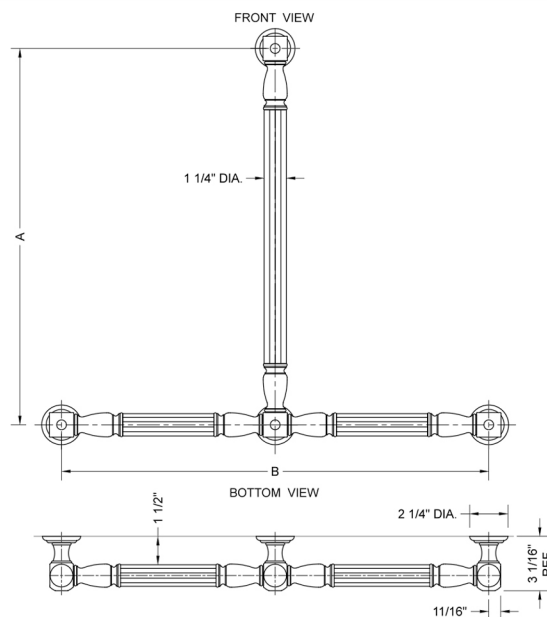

T21 Reeded with Finials 32H x 24W T Grab Bar

Model #: T21-32H-24W-

FEATURES:

- ADA compliant when properly installed
- All brass construction, fully polished & plated
- All grab bars can be custom sized. Contact JACLO for pricing & availability
- Optional handshower sliders and toilet paper/wash cloth holders can be added only upon initial order
- Grab bars over 32" REQUIRE a middle post

SPECIFICATION DRAWING:

BRASS LUXURY GRAB BAR			
PART. #	DESCRIPTION	A H	B W
T21-24H-24W	CENTER TO CENTER	24"	24"
T21-24H-32W	CENTER TO CENTER	24"	32"
T21-32H-24W	CENTER TO CENTER	32"	24"
T21-32H-32W	CENTER TO CENTER	32"	32"