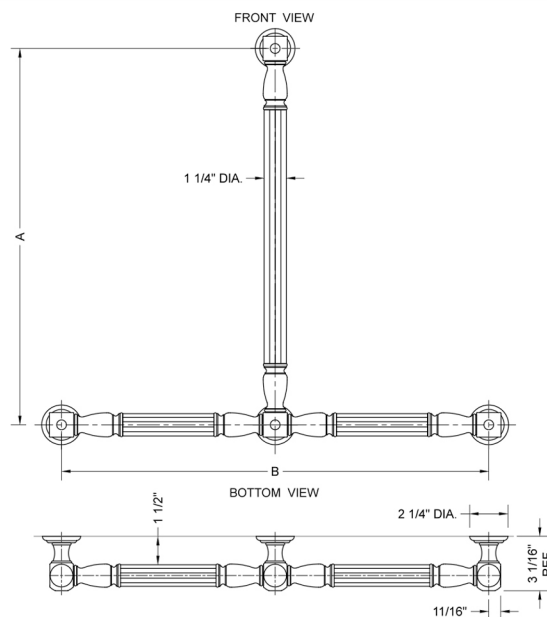

T21 Reeded with Finials 24H x 32W T Grab Bar

Model #: T21-24H-32W-

FEATURES:

- ADA compliant when properly installed
- All brass construction, fully polished & plated
- All grab bars can be custom sized. Contact JACLO for pricing & availability
- Optional handshower sliders and toilet paper/wash cloth holders can be added only upon initial order
- Grab bars over 32" REQUIRE a middle post

SPECIFICATION DRAWING:

BRASS LUXURY GRAB BAR			
PART. #	DESCRIPTION	A H	B W
T21-24H-24W	CENTER TO CENTER	24"	24"
T21-24H-32W	CENTER TO CENTER	24"	32"
T21-32H-24W	CENTER TO CENTER	32"	24"
T21-32H-32W	CENTER TO CENTER	32"	32"